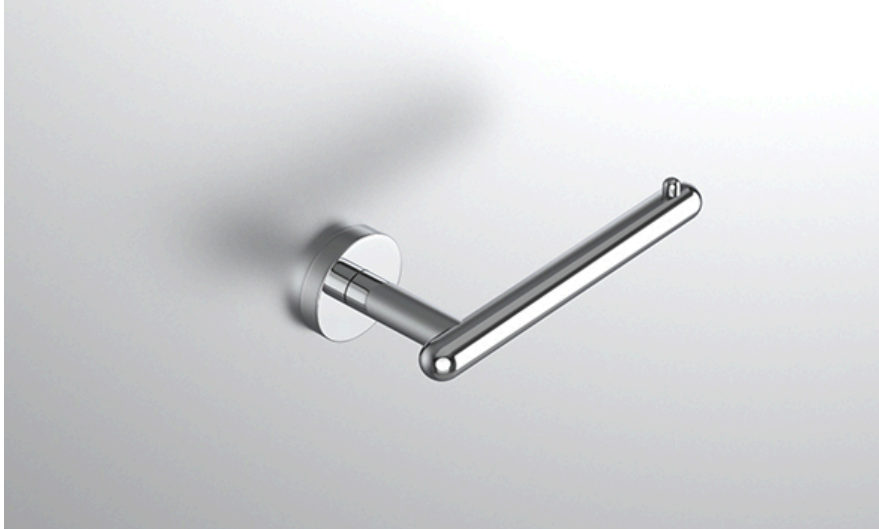

neelnox

LET
THERE
BE **DESIGN.**

FEATURES

- Premium 304 Grade Stainless Steel
- Solid Mount Construction
- Concealed Installation Hardware
- State of the art wall anchors included for installation on Dry wall or Tile